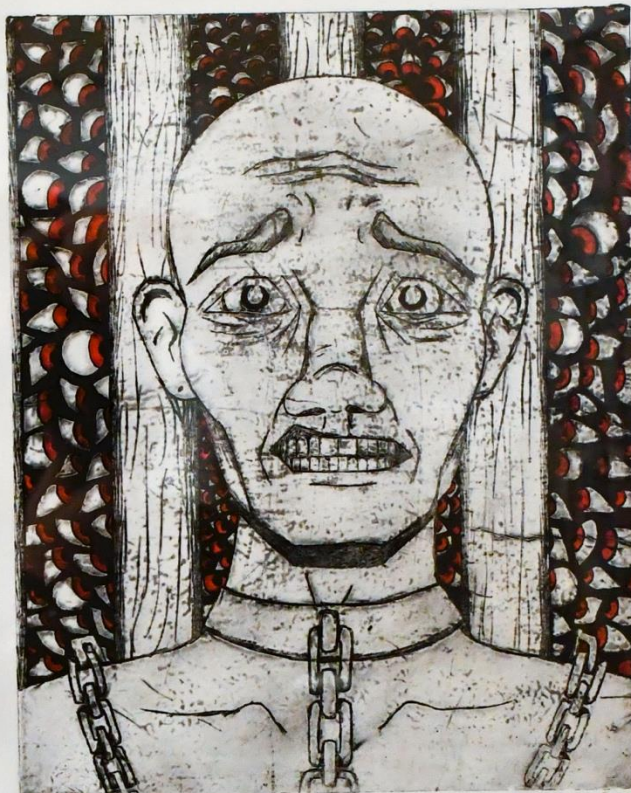

Merit Award

Merlyn Zortman
"Conformity"

"Conformity"

AP

Merlyn Zortman